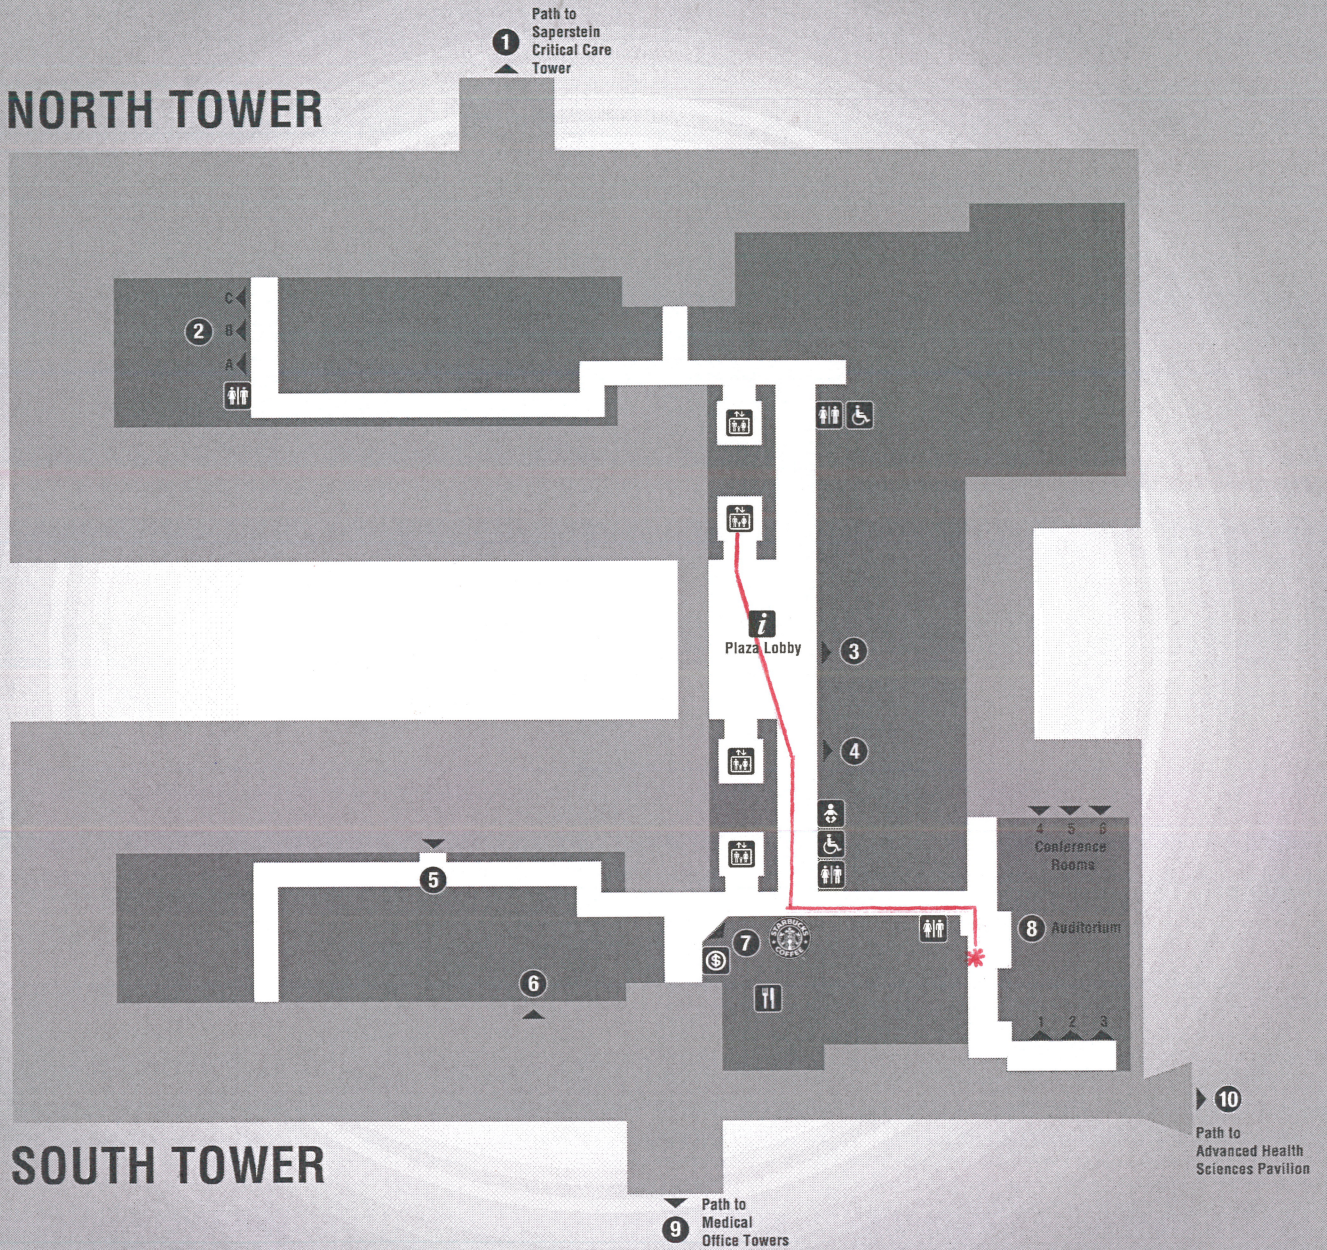

PLAZA LEVEL

KEY

- ATM
- Handicap Accessible
- Baby Change Station
- Information
- Elevators
- Public Restrooms
- Food
- You Are Here

DIRECTORY

- 1** To Saperstein Critical Care Tower
- 2** Education Conference Center
- 3** Chapel
- 4** Helping Hand Gift Shop
- 5** Health Information
- 6** Laboratory Services
- 7** Plaza Café
- 8** Harvey Morse Conference Center
- 9** To Medical Office Tower
- 10** To Advanced Health Sciences Pavilion