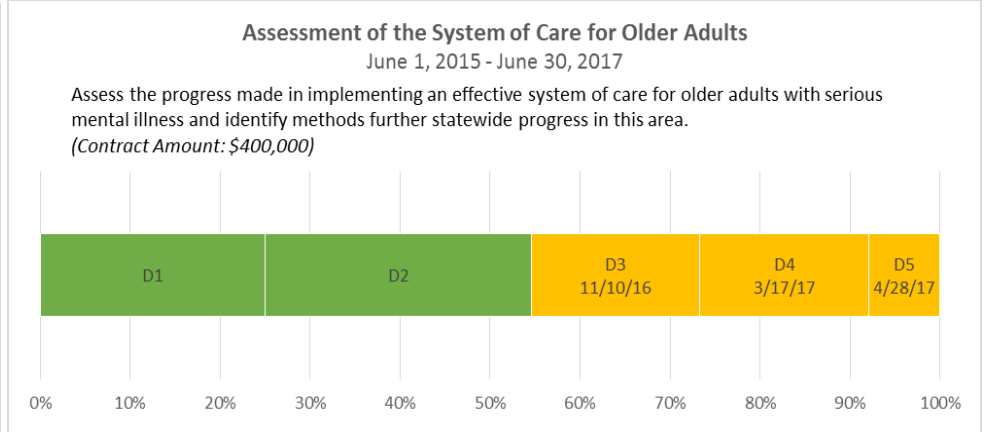

Snapshot of Contract Deliverables

Legend: Deliverable Complete Deliverable Pending Deliverable Under Review

Lengths of deliverable segments are proportional to each deliverable's share of the overall contract budget.