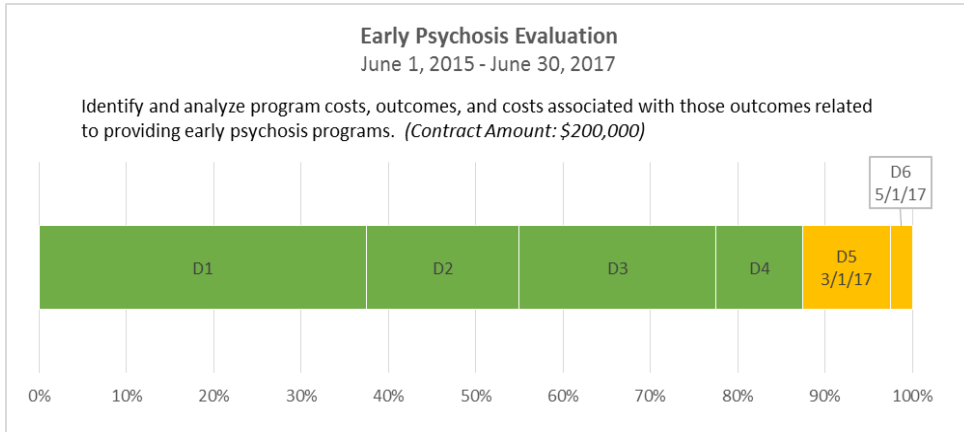

Snapshot of Contract Deliverables

Legend: Deliverable Complete Deliverable Pending Deliverable Under Review

Lengths of deliverable segments are proportional to each deliverable's share of the overall contract budget.