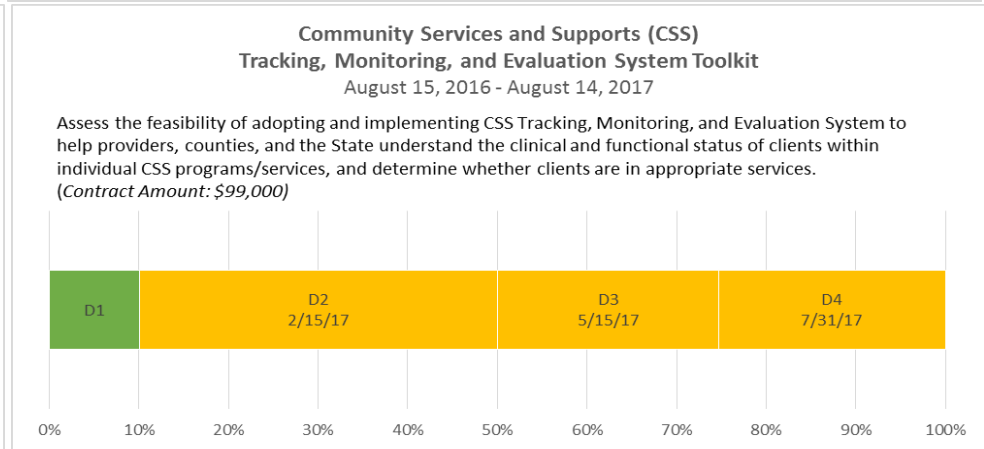

Snapshot of Contract Deliverables

Legend: Deliverable Complete Deliverable Pending Deliverable Under Review

Lengths of deliverable segments are proportional to each deliverable's share of the overall contract budget.